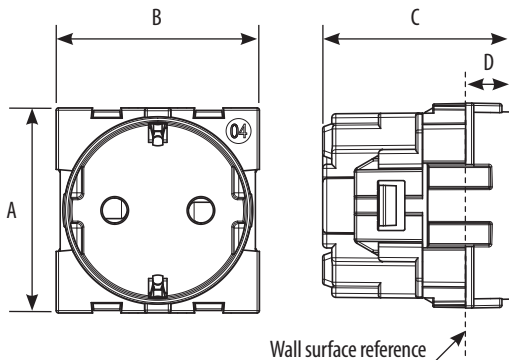

**Use**

Socket outlets for: German standard plugs.

**Connection**

Terminal type: screw clamp  
Terminal capacity: 2 x 4 mm<sup>2</sup> max  
Stripping length: 11 mm  
Compatible with flexible or rigid cables

**Range**

Designation	Item	Related cover				
Socket 2P+E 16A 250 Va.c. - socket with earth side contacts - shielded tulip contacts	■ KS4141	■ KS04				
	■ KB4141		■ KB04			
	■ KC4141		■ KC04			
	■ KS4141TR	■ KB4141TR	■ KC4141TR			
				■ KS4141G	■ KB4141G	■ KC4141G

Colours code:  
■ Steel  
■ Bronze  
■ Champagne

**Overall dimensions (mm)**

A	B	C	D
45.2	44.8	41.5	10

**Technical characteristics**

- **Protection index**  
(considering a complete installation, including cover plate)  
Penetration by solid bodies/liquid: IP20D considering complete installation
- **Mechanical characteristics**  
Impact test: IK 04
- **Material characteristics**  
Case and Key cover: PC (Polycarbonate)  
Halogen free.  
UV resistant.
- Self-extinguishing:  
850° C / 30 s for insulating parts holding live parts in place  
650° C / 30 s for other parts made of insulating materials
- **Electrical characteristics**  
Voltage: 250 VAC  
Current: 16 A
- **Climatic characteristics**  
Storage temperature: - 10° C to + 70° C  
Use temperature: - 5° C to + 35° C