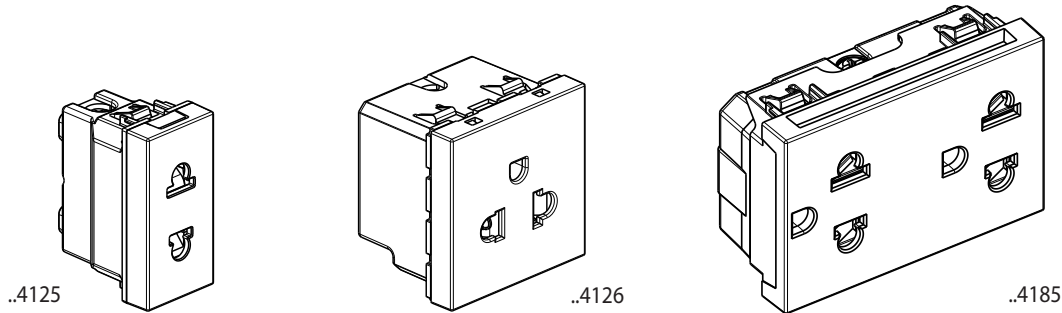

MatixGo

JW4125 - JG4125 - JB4125
 JW4126 - JG4126 - JB4126
 JW4185 - JG4185 - JB4185 - J4185R - J4185O

Socket outlets Euro-American standard

Use

Socket outlets for: Euro-American standard plugs.

Range

Designation	Item
Socket Euro-American standard 2P - 16A - 127/250 Va.c. - shielded tulip contacts - 1 module	<input type="checkbox"/> JW4125 <input type="checkbox"/> JG4125 <input type="checkbox"/> JB4125
Socket Euro-American standard 2P+E - 16A - 127/250 Va.c. - shielded tulip contacts - 2 modules	<input type="checkbox"/> JW4126 <input type="checkbox"/> JG4126 <input type="checkbox"/> JB4126
Duplex Socket 2P+E - 16A - 127/250 Va.c. - shielded holes - in dual-centre configuration - 3 modules	<input type="checkbox"/> JW4185 <input type="checkbox"/> JG4185 <input type="checkbox"/> JB4185 <input type="checkbox"/> J4185R <input type="checkbox"/> J4185O

Colors: White Grey Black Red Orange

Overall dimensions (mm)

	A	B	C	D
1 module ..4125	45.1	22.5	35.2	7.6
2 modules ..4126	45.1	45	36	7.6
3 modules ..4185	45.1	67.5	34.2	7.6

Connection

Terminal type: screw clamp
 Terminal capacity: 2 x 4mm² max
 Stripping length: 11 mm
 Compatible with flexibe or rigid cables

Technical characteristics

- **Protection index:**
(considering a complete installation, including cover plate)
 - Penetration by solid bodies/liquid: IP21D
 - Impact test: IK04
- **Material characteristics:**
 - Case: PC (polycarbonate)
 - Key cover: PC
 - Halogen Free
 - UV resistant
 - Self-extinguishing:
850°C/30s for insulating parts holding live parts in place.
650°C/30s for other parts made of insulating material.
- **Electrical characteristics:**
 - Voltage: 127/250 V a.c.
 - Current: 16A
- **Climatic characteristics:**
 - Storage temperature: -10° C a +70° C
 - Use temperature: -5° C a +35° C