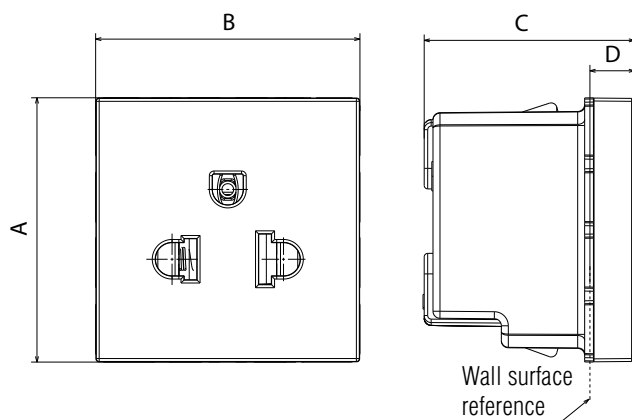

MatixGo

JW4125 - JG4125 - JB4125
 JW4126 - JG4126 - JB4126
 JW4185 - JG4185 - JB4185 - J4185R - J4185O

Socket outlets Euro-American standard

Use

Socket outlets for: Euro-American standard plugs.

Range

Designation	Item
Socket Euro-American standard 2P - 16A - 127/250 Va.c. - shielded tulip contacts - 1 module	<input type="checkbox"/> JW4125 <input type="checkbox"/> JG4125 <input type="checkbox"/> JB4125
Socket Euro-American standard 2P+E - 16A - 127/250 Va.c. - shielded tulip contacts - 2 modules	<input type="checkbox"/> JW4126 <input type="checkbox"/> JG4126 <input type="checkbox"/> JB4126
Duplex Socket 2P+E - 16A - 127/250 Va.c. - shielded holes - in dual-centre configuration - 3 modules	<input type="checkbox"/> JW4185 <input type="checkbox"/> JG4185 <input type="checkbox"/> JB4185 <input type="checkbox"/> J4185R <input type="checkbox"/> J4185O

Colors: White Grey Black Red Orange

Overall dimensions (mm)

	A	B	C	D
1 module ..4125	45.1	22.5	35.2	7.6
2 modules ..4126	45.1	45	36	7.6
3 modules ..4185	45.1	67.5	34.2	7.6

Connection

Terminal type: screw clamp
 Terminal capacity: 2 x 4mm² max
 Stripping length: 11 mm
 Compatible with flexibe or rigid cables

Technical characteristics

- **Protection index:**
(considering a complete installation, including cover plate)
 - Penetration by solid bodies/liquid: IP21D
 - Impact test: IK04
- **Material characteristics:**
 - Case: PC (polycarbonate)
 - Key cover: PC
 - Halogen Free
 - UV resistant
 - Self-extinguishing:
850°C/30s for insulating parts holding live parts in place.
650°C/30s for other parts made of insulating material.
- **Electrical characteristics:**
 - Voltage: 127/250 V a.c.
 - Current: 16A
- **Climatic characteristics:**
 - Storage temperature: -10° C a +70° C
 - Use temperature: -5° C a +35° C